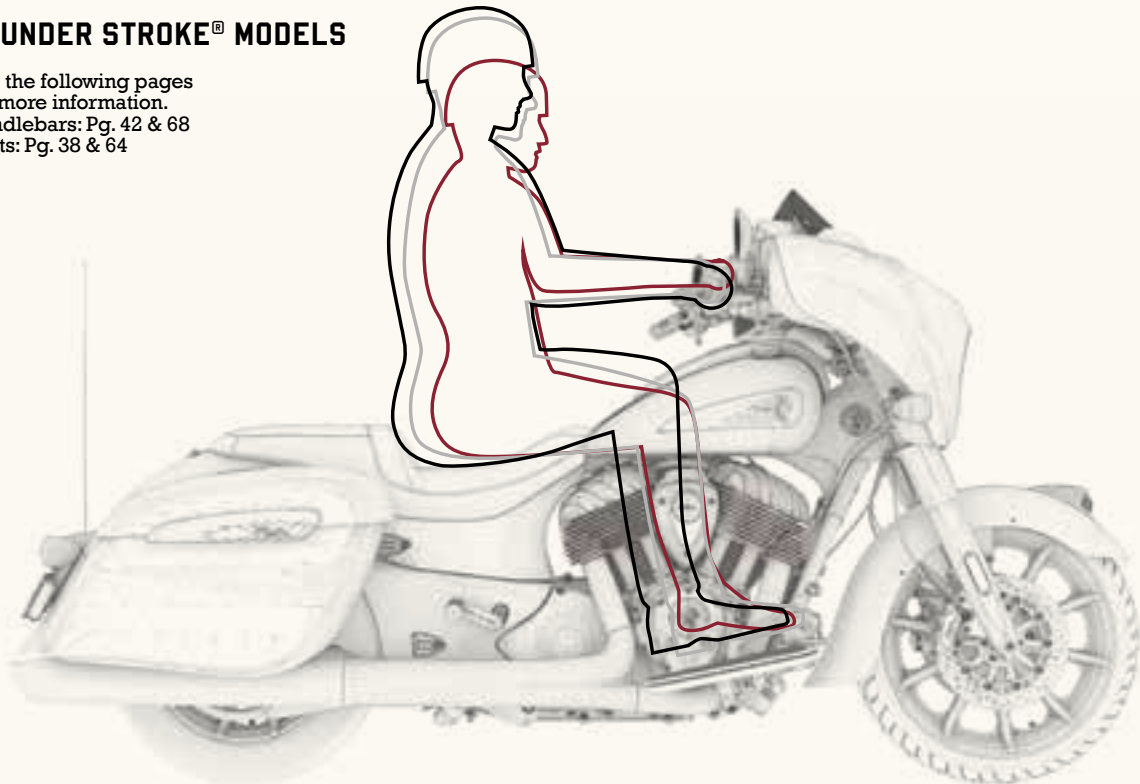

Thunder Stroke® models do not have reduced or extended reach foot controls.