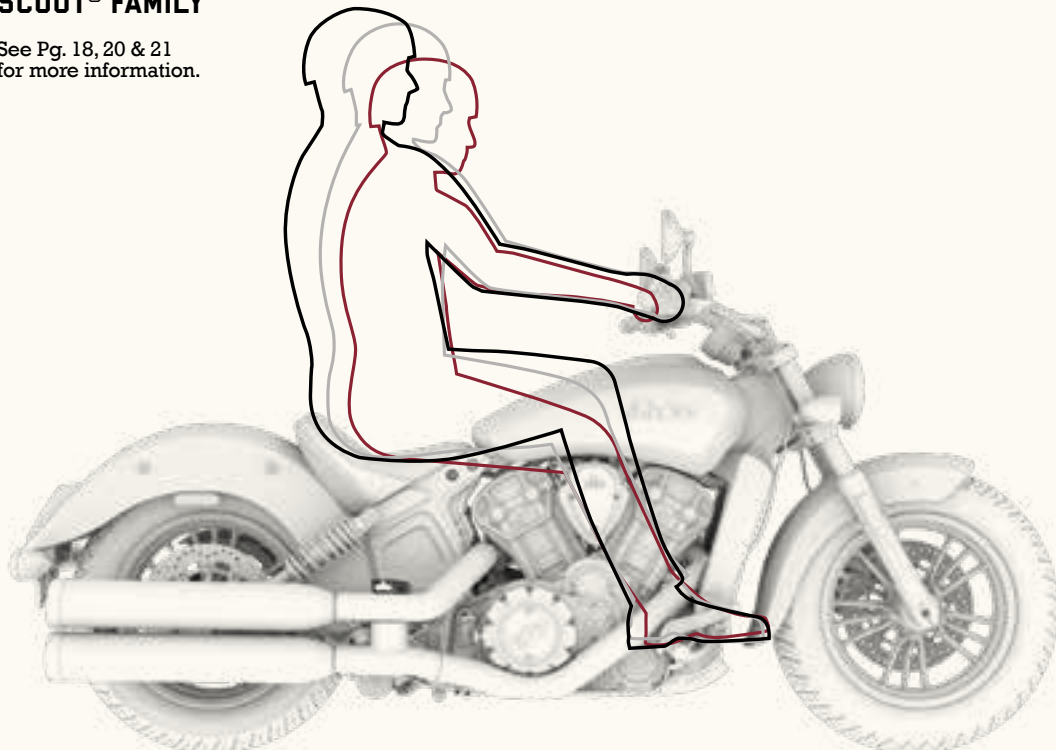

SCOUT® FAMILY

See Pg. 18, 20 & 21
for more information.