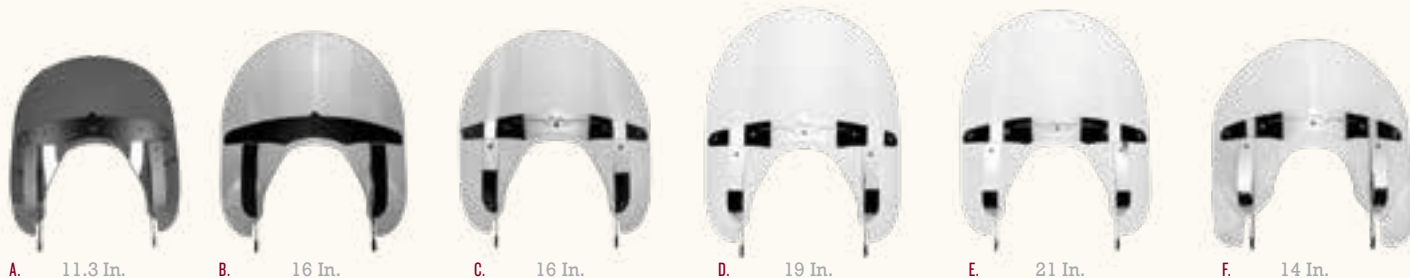

PROTECTION

A. 11.3 In.   B. 16 In.   C. 16 In.   D. 19 In.   E. 21 In.   F. 14 In.

QUICK RELEASE

QUICK RELEASE WINDSHIELDS & DEFLECTORS

- A. 2880724   11.3 In. Quick Release Wind Deflector - Tinted
- B. 2880725   16 In. Quick Release Windshield - Tinted
- C. 2879574-02   16 In. Quick Release Windshield - Tinted
- D. 2879575   19 In. Quick Release Windshield - Clear
- E. 2879576   21 In. Quick Release Windshield - Clear

Chief® Dark Horse® requires Top Mounted Spool Kit (2881476), sold separately.
Fits 2014-2019 Chief® Dark Horse® & Chief® Vintage.

QUICK RELEASE

FLARE WINDSHIELD

- F. 2882220   14 In. Quick Release Flare Windshield - Tinted

Fits 2014-2019 Chief® Dark Horse® & Chief® Vintage.

PICKING THE RIGHT WINDSHIELD

The 11.3 in. Wind Deflector and the 14 In. Windshield will give your bike a style boost. For riders looking for wind protection, a windshield that stops shortly below eye level will prevent you from looking through bug splatter, while directing air over

your head. For riders 5'6" and under, the 16 In. is recommended, for riders 5'6" to 6'1" the 19 In. is recommended and the 21 In. is recommended for riders 6'2" and above.