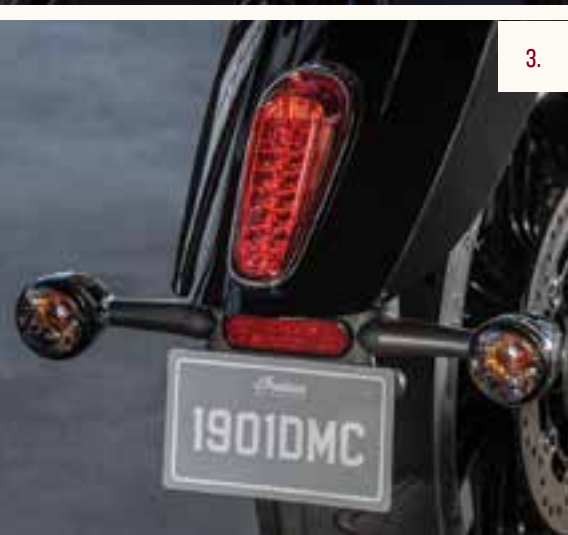

2.

3.

4.

5.

PODIUM

Turn heads with the premium style provided by a collection of billet covers. The Solo Luggage Rack conveniently holds travel gear. The Scout® Path finder LED Headlight clearly lights the road ahead and the Smoke Turn Signal Lenses enhance your visibility towards other motorists whilst being crafted pieces.

1 G. Billet Shift / Brake Peg, Pg 24 & O. Billet Rider Pegs, Pg 25

2 Solo Luggage Rack, Pg 17

3 Smoke Turn Signal Lenses, Pg 21

4 Billet Thermostat Cover, Pg 25

5 Scout® Pathfinder LED Headlight, Pg 21 & 1901 Low Fly Windscreen, Pg 19